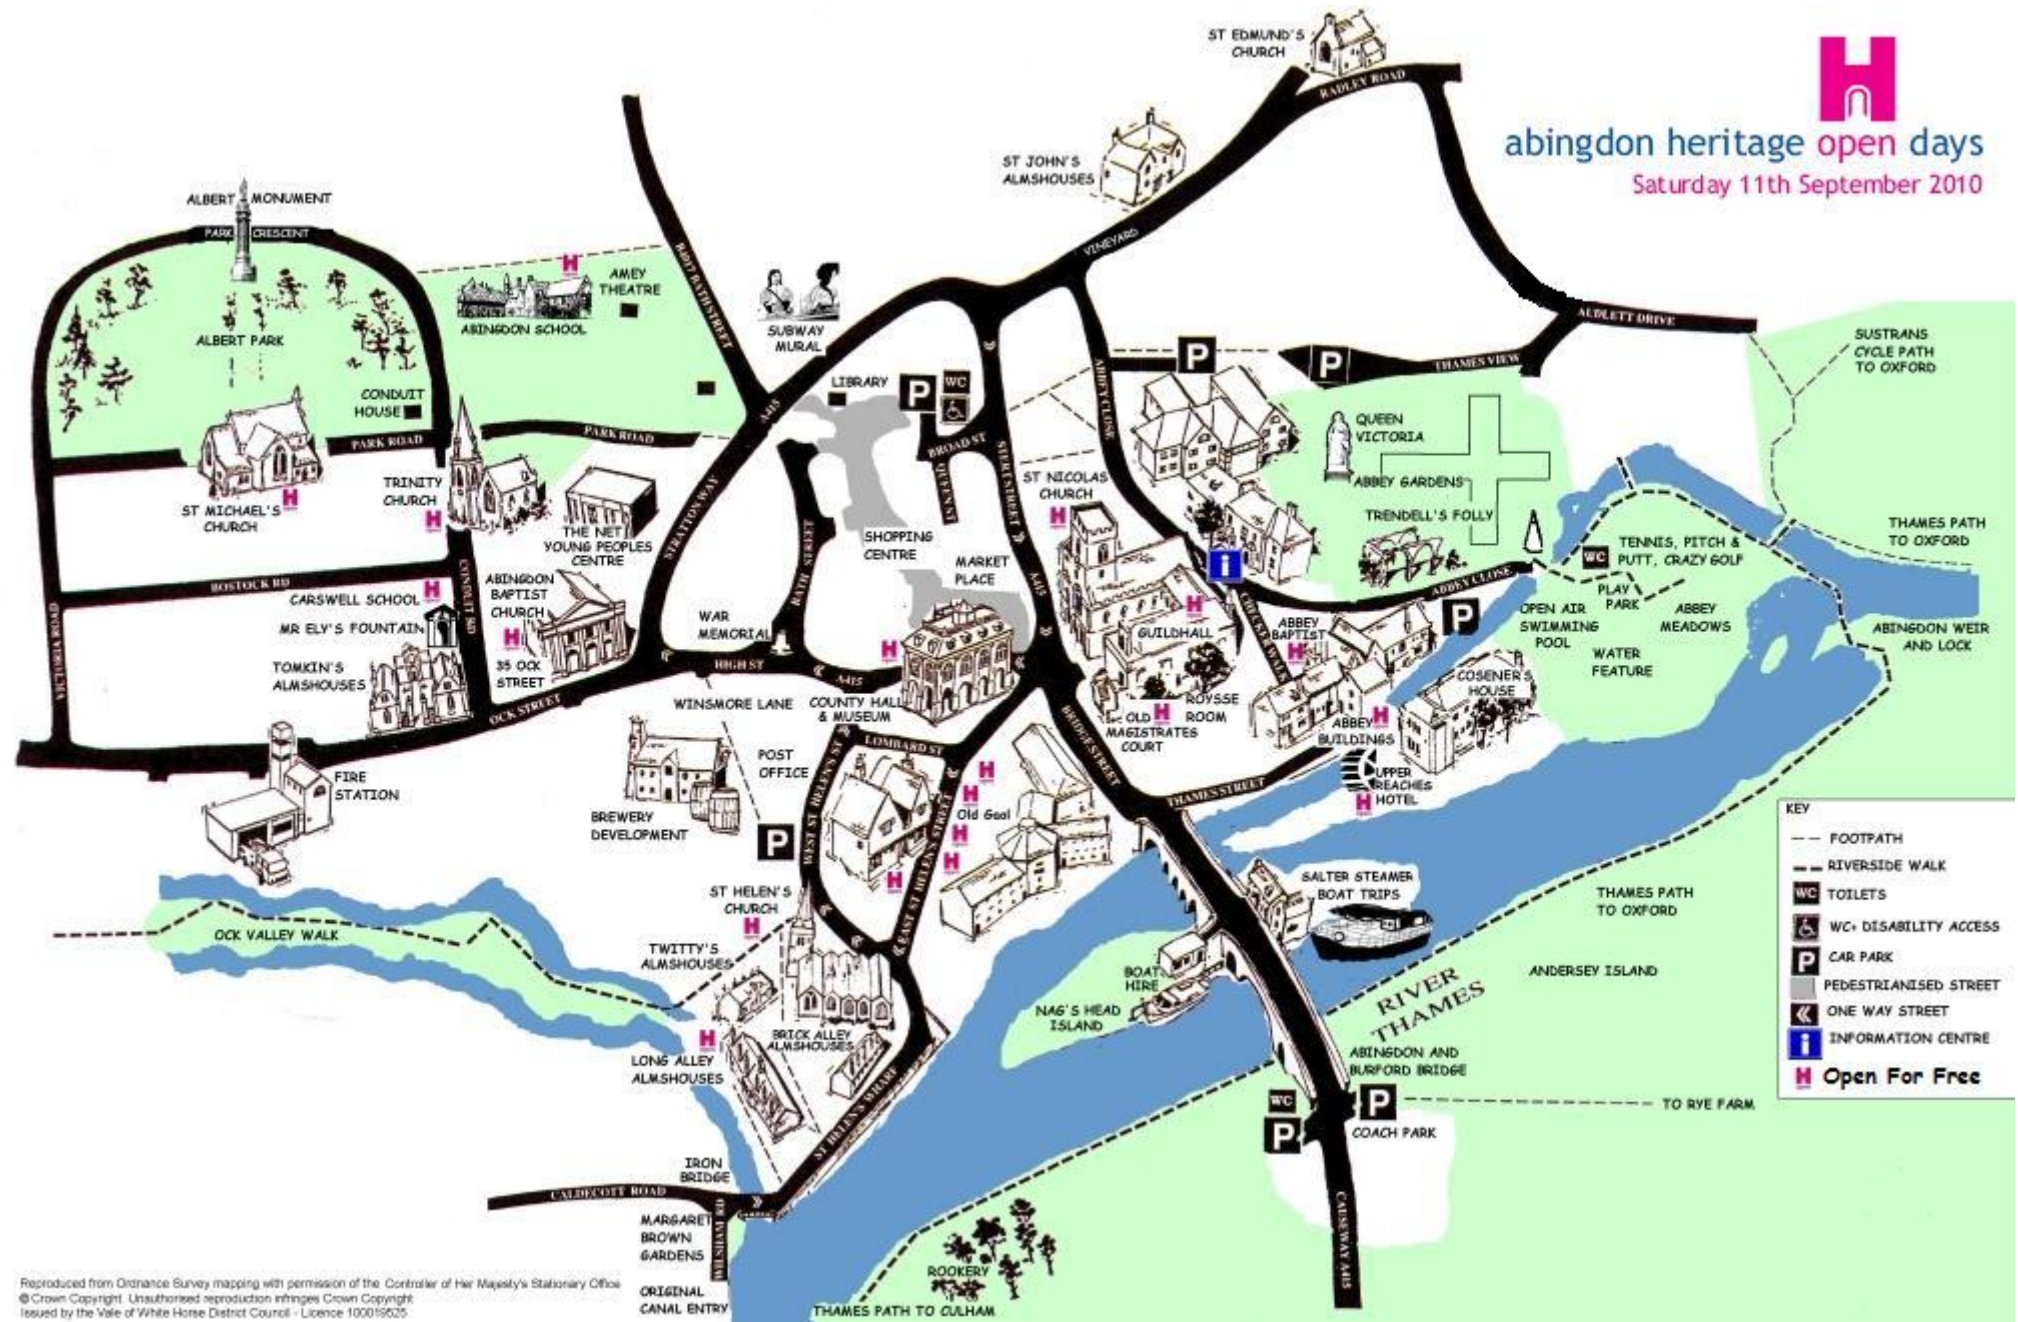

abingdon heritage open days

Saturday 11th September 2010

Reproduced from Ordnance Survey mapping with permission of the Controller of Her Majesty's Stationary Office
© Crown Copyright. Unauthorised reproduction infringes Crown Copyright.
Issued by the Vale of White Horse District Council - Licence 100019525